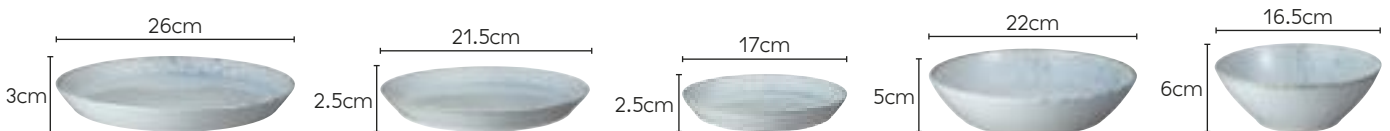

OUR EDGE CHIP WARRANTY

At Denby we have been making ceramics for over 200 years so know a thing or two about making the best quality tableware. Our Derbyshire stoneware clay is very strong and fully vitrified which gives it strength, durability and chip resistance. We are the market leaders in colour and reactive all over glazes which are totally unique and extremely hard wearing. We have a team of over 30 quality and technical experts who carefully inspect and test our products to ensure they withstand the rigours of a hard working commercial kitchen.

Denby has designed shapes with no rolled edge effect, though our designs are extremely robust and Denby product compares favourably with leading hospitality ware. All of our products are high quality and extremely hard wearing, and so we are pleased to offer the 10 year edge chip warranty on the following core shapes:

Features in:

Azure Haze, Blue Haze, Elements, Halo, Halo Speckle, Heritage, Imperial Blue, Natural Canvas.

Features in:

Kiln, Kiln Green, Kiln Blue, Impression.

For more details on the warranty: www.denbypottery.com/hospitality

OVEN SAFE

MICROWAVE SAFE

DISHWASHER SAFE

FREEZER SAFE

MADE IN ENGLAND

SUSTAINABLY MADE